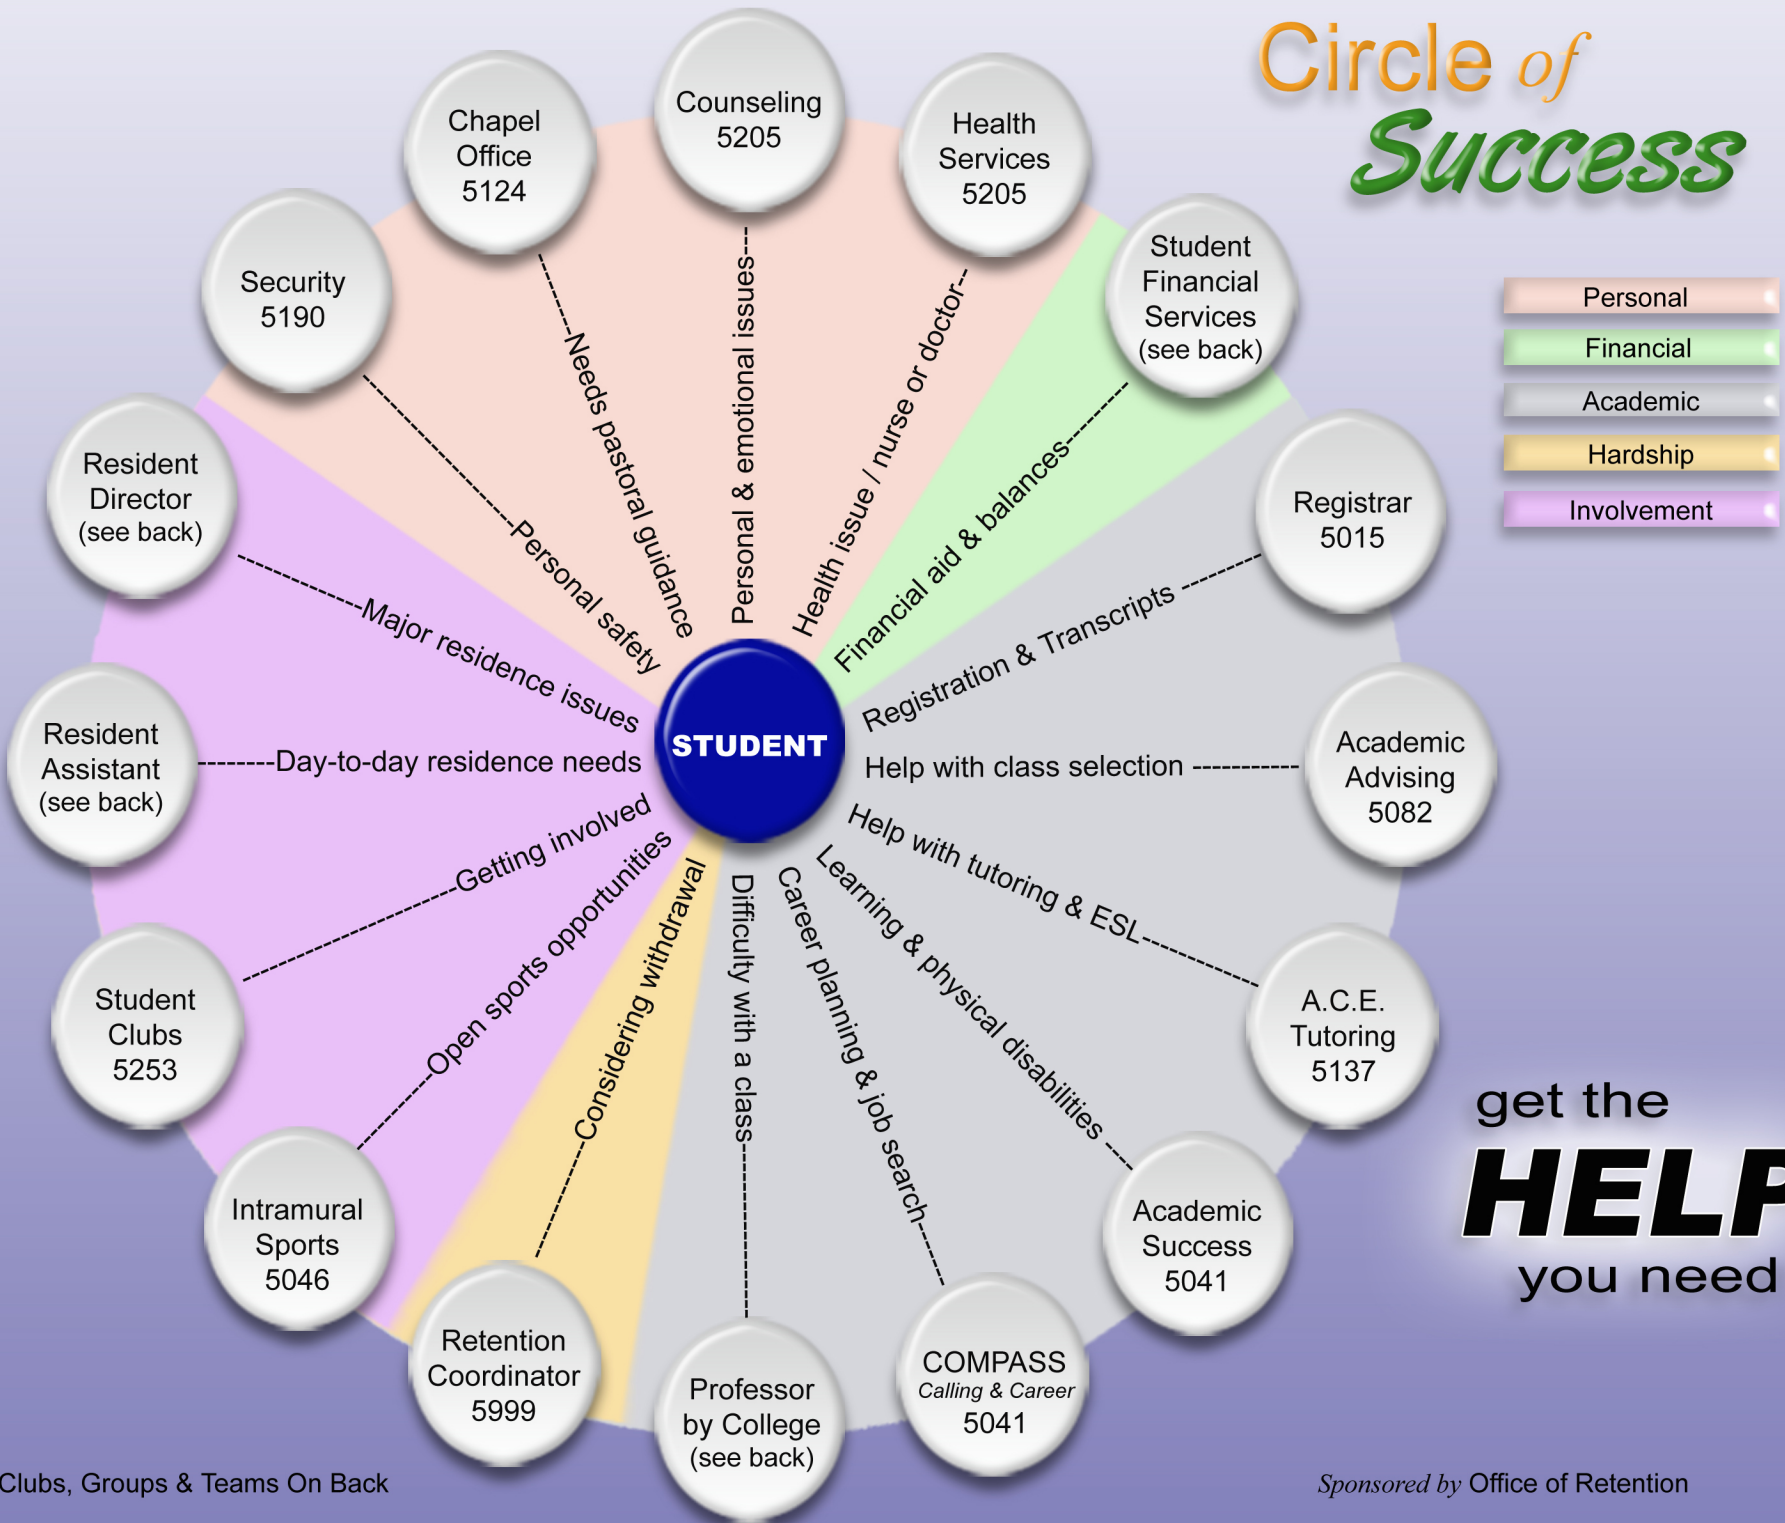

Circle of Success

get the **HELP** you need!

STUDENT CLUBS, GROUPS & TEAMS

CLUBS

- A.A. Christian Counselors - David Revell - Ext: 5043
- CMENC - John Seybert - Ext: 5104
- College Republicans - Dr. Alan Snyder - Ext: 5653
- Commuter Life - Kristin Crosby - Ext: 5997
- destiNATIONS - Suzanne Savage - Ext: 5215
- Ethnos International - Carol Hultgren - Ext: 5178
- FIRST Society – Dr. Debbie Hazelbaker - Ext: 5112
- Florida Public Relations Assoc. - Chad Neuman - Ext: 5450
- FX - Rebecca Dabney - Ext: 5119
- G.E.O. Project - Dr. Brian Kelly - Ext: 5989
- Habitat for Humanity - Chris Fairchild - Ext: 5424
- Lighthouse - Jonathan Demeo - jcdemeo@seuniversity.edu
- Ner Tamid (Eternal Light) - Vanessa Leef - Ext: 5937
- Oracle, a Creative Writing Society -
Dr. Rickey Cotton - Ext: 5120
- Pentecostals & Charismatics for Peace & Justice -
Dr. Robbie Waddell - Ext:5245
- Reach One - Shawn Cook - Ext: 5086
- SIFE - Dr. Tim Welch - Ext: 5409
- Social Work Club - Dr. Marlene Milner - Ext: 5163
- Soul Food - Rebecca Dabney - Ext: 5119
- Student Christian Medical & Dental Association -
Dr. Brittany McConchie - Ext: 5647
- Taekwondo - John Carvajal - jrcarvajal@seuniversity.edu
- Interested in starting a club?*
Contact Hillary Demeo - Ext: 5253